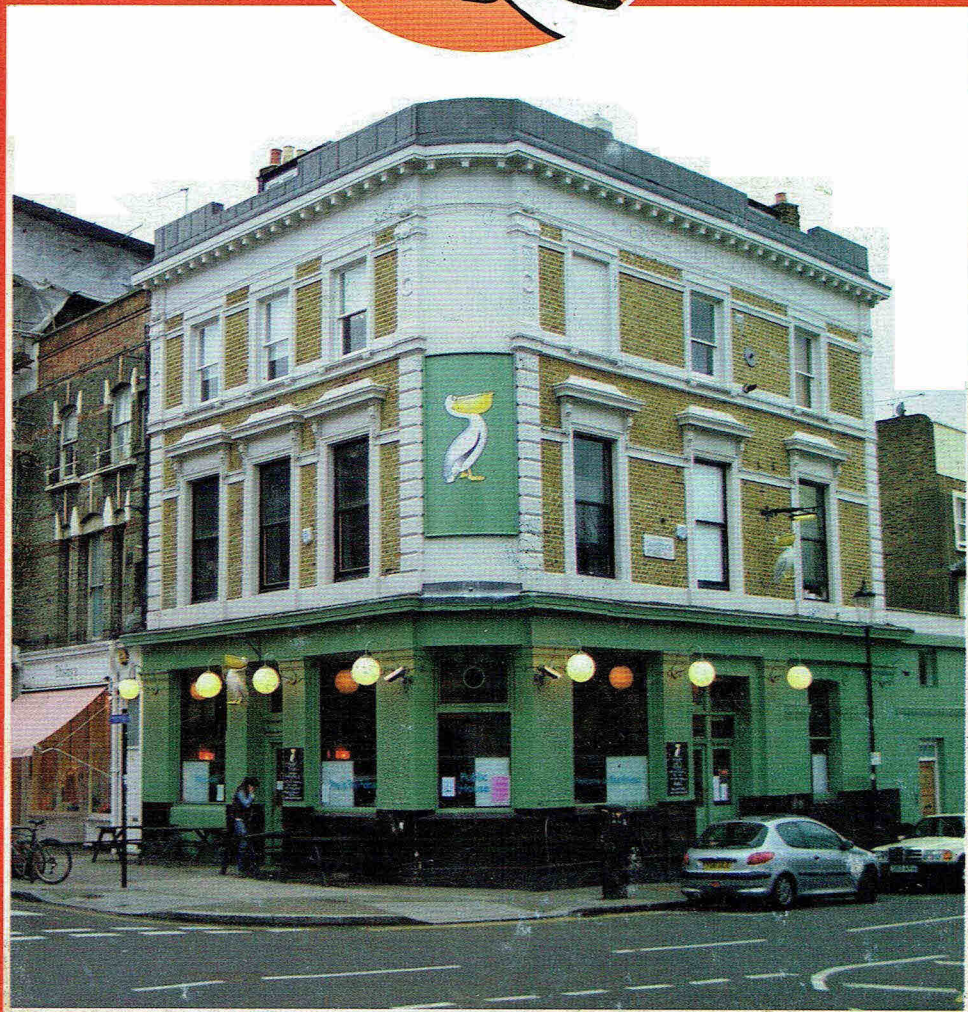

# LONDON DRINKER

VOL 26  
No.3

JUNE  
JULY  
2004

The Pelican, W11 - see page 41

# room at the inn

Overlooking Dublin Bay with stunning view of the seafront and Bray Head, The Porterhouse Inn provides 16 very chic rooms in a relaxed and stylish atmosphere.

Owned by The Porterhouse Brewing Company whose standards in beer brewing are reflected in the excellent quality of each room. Every room is dedicated to a guest beer which The Porterhouse Brewing Company regards as some of the greatest beers in the world.